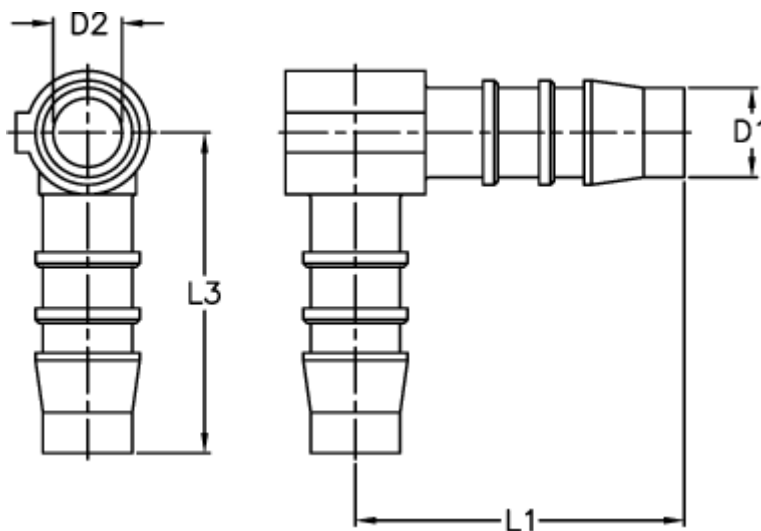

Article number: 027628900008

Description: Norma hose coupling WS 8

Measures

D1 = 8

D2 = 5.6

L1 = 29.0

L3 = 30.0